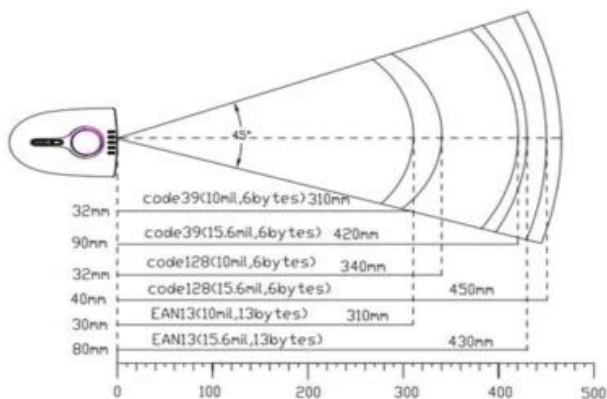

## Handheld Bluetooth CCD Barcode Scanner(YT-1400)

Wireless transmission distance	15-20 meters(in the open space) meter(in the open space)	
Light source type	Optical Imaging; the wave length is 650nm.	
Imaging sensor	linear imaging sensor(CCD)	
Pixel resolution	2500 pixels	
Barcode precision	≥ 5mil	
Printing Contrast Ratio	≥ 30%	
Barcode type	UPC/EAN/JAN, UPC/EAN with Supplemental, UCC/EAN 128, Code 39, MSI, Code11, Code 39 Full ASCII, Code 39 TriOptic, Code 128, Code 128Full ASCII, EAN-13, EAN-8, UPC-A, UPC-E, ISBN, Code 93, GS1 Databar, Codabar, Code93, Discrete2of5, IATA, RSSvariants, Codabar, Chinese2of5, International general dimensional barcodes, e.g. Inteleaved2/5, Interleaved2of5,China postal service code and so on	
Scanning speed	300times/s	
Scanning angle	Clockwise/anticlockw	±55°
	Up and down	±25°
	Left and right	±75°
Interface on scanner	Micro usb	
External dimensions(L x W x H)	92.5×70×154.6 mm	
Weight	127g	
prompting Mode	Buzzer and LED indicator	
Battery Capacity	600mah	
Maximum power consumption	750mw	
Working voltage	DC5V	
Electric current	Maximum current	150ma
	Working current	90ma
	Standby current	68ma
	Sleeping mode current	3ua
Charging current	450ma	
<b>Accessories</b>		
Cable	Micro USB TO USB/Micro USB data cable (0.8m)	
Bluetooth dongle	1	
CD	1	
Manual	1	
charging base	1	
<b>Environment</b>		
Storage temperature	-40°C ~ 60°C	
Work temperature	0°C ~ 50°C	
Relative humidity	0 ~ 95%	
Anti-knock	working fine after fall from 2m height	
IP	IP52	
<b>Certificates</b>		
CE	RoHS	ISO9001:2008
		ISO14001:2004